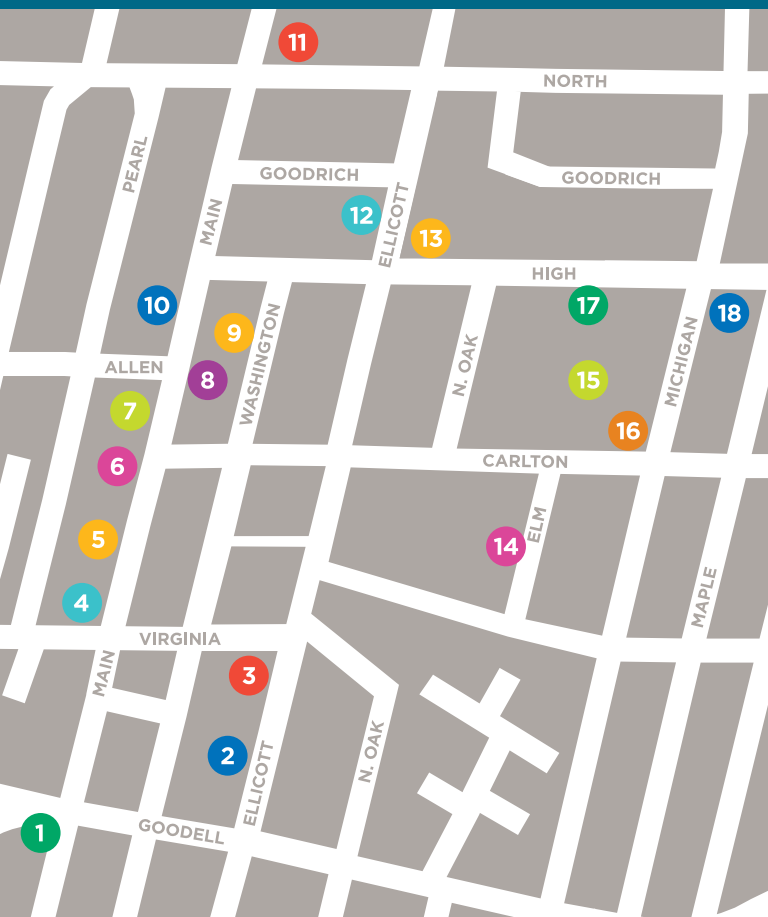

- 1 Perks Café**
 Location: 777 Main St.
 Hours: 7:00am-5:00pm M-F
 10:00am-2:00pm weekends
- 2 Collision Café**
 Location: Innovation Center Lobby, 640 Ellicott St.
 Hours: 11:30am-1:30pm M-F
Wholesome Fresh Grab & Go
 Location: Innovation Center Lobby, 640 Ellicott St.
 Hours: 8:00am-5:00pm M-F
- 3 Ulrich's Tavern**
 Location: 674 Ellicott St.
 Hours: 11:00am-10:00pm M-Sat. (Closes at 9:00pm on Mon.)
- 4 Just Vino**
 Location: 846 Main St.
 Hours: 3:00pm-10:00pm M-Th., 3:00-11:00 Fri./Sat.
- 5 Roly Poly Sandwiches**
 Location: 846 Main St.
 Hours: 10:00am-6:00pm M-F
- 6 Coco**
 Location: 888 Main St.
 Hours: 11:00am-10:00pm M-F, 5:00pm-11:00pm Sat.
 4:30pm-9:00pm Sun.
- 7 Lovejoy Pizzeria**
 Location: 900 Main St.
 Hours: 11:00am-9:30pm M-Th., 11:00am-10:00pm Fri./Sat.
 12:00pm-9:00pm Sun.
- 8 Grab & Go**
 Location: Allen-Medical Campus NFTA Station,
 Main & Allen Streets
 Hours: 6am-6pm M-F
- 9 Corner Café**
 Location: UB Jacobs School of Medicine and
 Biomedical Sciences, 2nd floor
 Hours: 7:00am-4:00pm M-F
- 10 Preservation Pub**
 Location: 948 Main St.
 Hours: 11:00am-2:00pm Tues.-Fri., 10:00am-3:30am Sat.
- 11 Anchor Bar**
 Location: 1047 Main St.
 Hours: 11:00am- 10:00pm M-Th., 11:00am-11:00pm Fri.
 Noon-11:00pm Sat., Noon-10:00pm Sun.
- 12 Joe's Deli**
 Location: Oishei Children's Hospital, 2nd floor
 Hours: 11:00am-9:00pm everyday
Tim Horton's
 Location: Oishei Children's Hospital, 1st floor
 Hours: 24/7
- 13 Tim Horton's**
 Location: Buffalo General Medical Center, 1st floor
 Hours: 24/7
Buffalo General Medical Center Cafeteria
 Location: Buffalo General Medical Center, 1st floor
 Hours: 7:00am-7:00pm M-F & 11:00am-6:30pm weekends
- 14 Food Trucks at Elm & Carlton St.**
- 15 Sunflower Café**
 Location: Roswell Park, 1st floor
 Hours: 6:30am-6:30pm M-F & 8:00am-5:30pm weekends
 (closed daily from 10:30am-11:00am)
Spot Coffee
 Location: Roswell Park, Main Lobby
- 16 Healthy Scratch Grab N' Go**
 Location: Roswell Park Clinical Sciences Center, 128 Carlton St.
 Hours: 6:30am-4:00pm M-F
- 17 Carlton's Grill**
 Location: Wyndham Garden Inn, 125 High St.
 Hours: 6:00am-11:00am & 5:00pm-11:00pm, everyday
- 18 Twisted Pickle**
 Location: 173 High St.
 Hours: 10:00am-4:00pm M-F